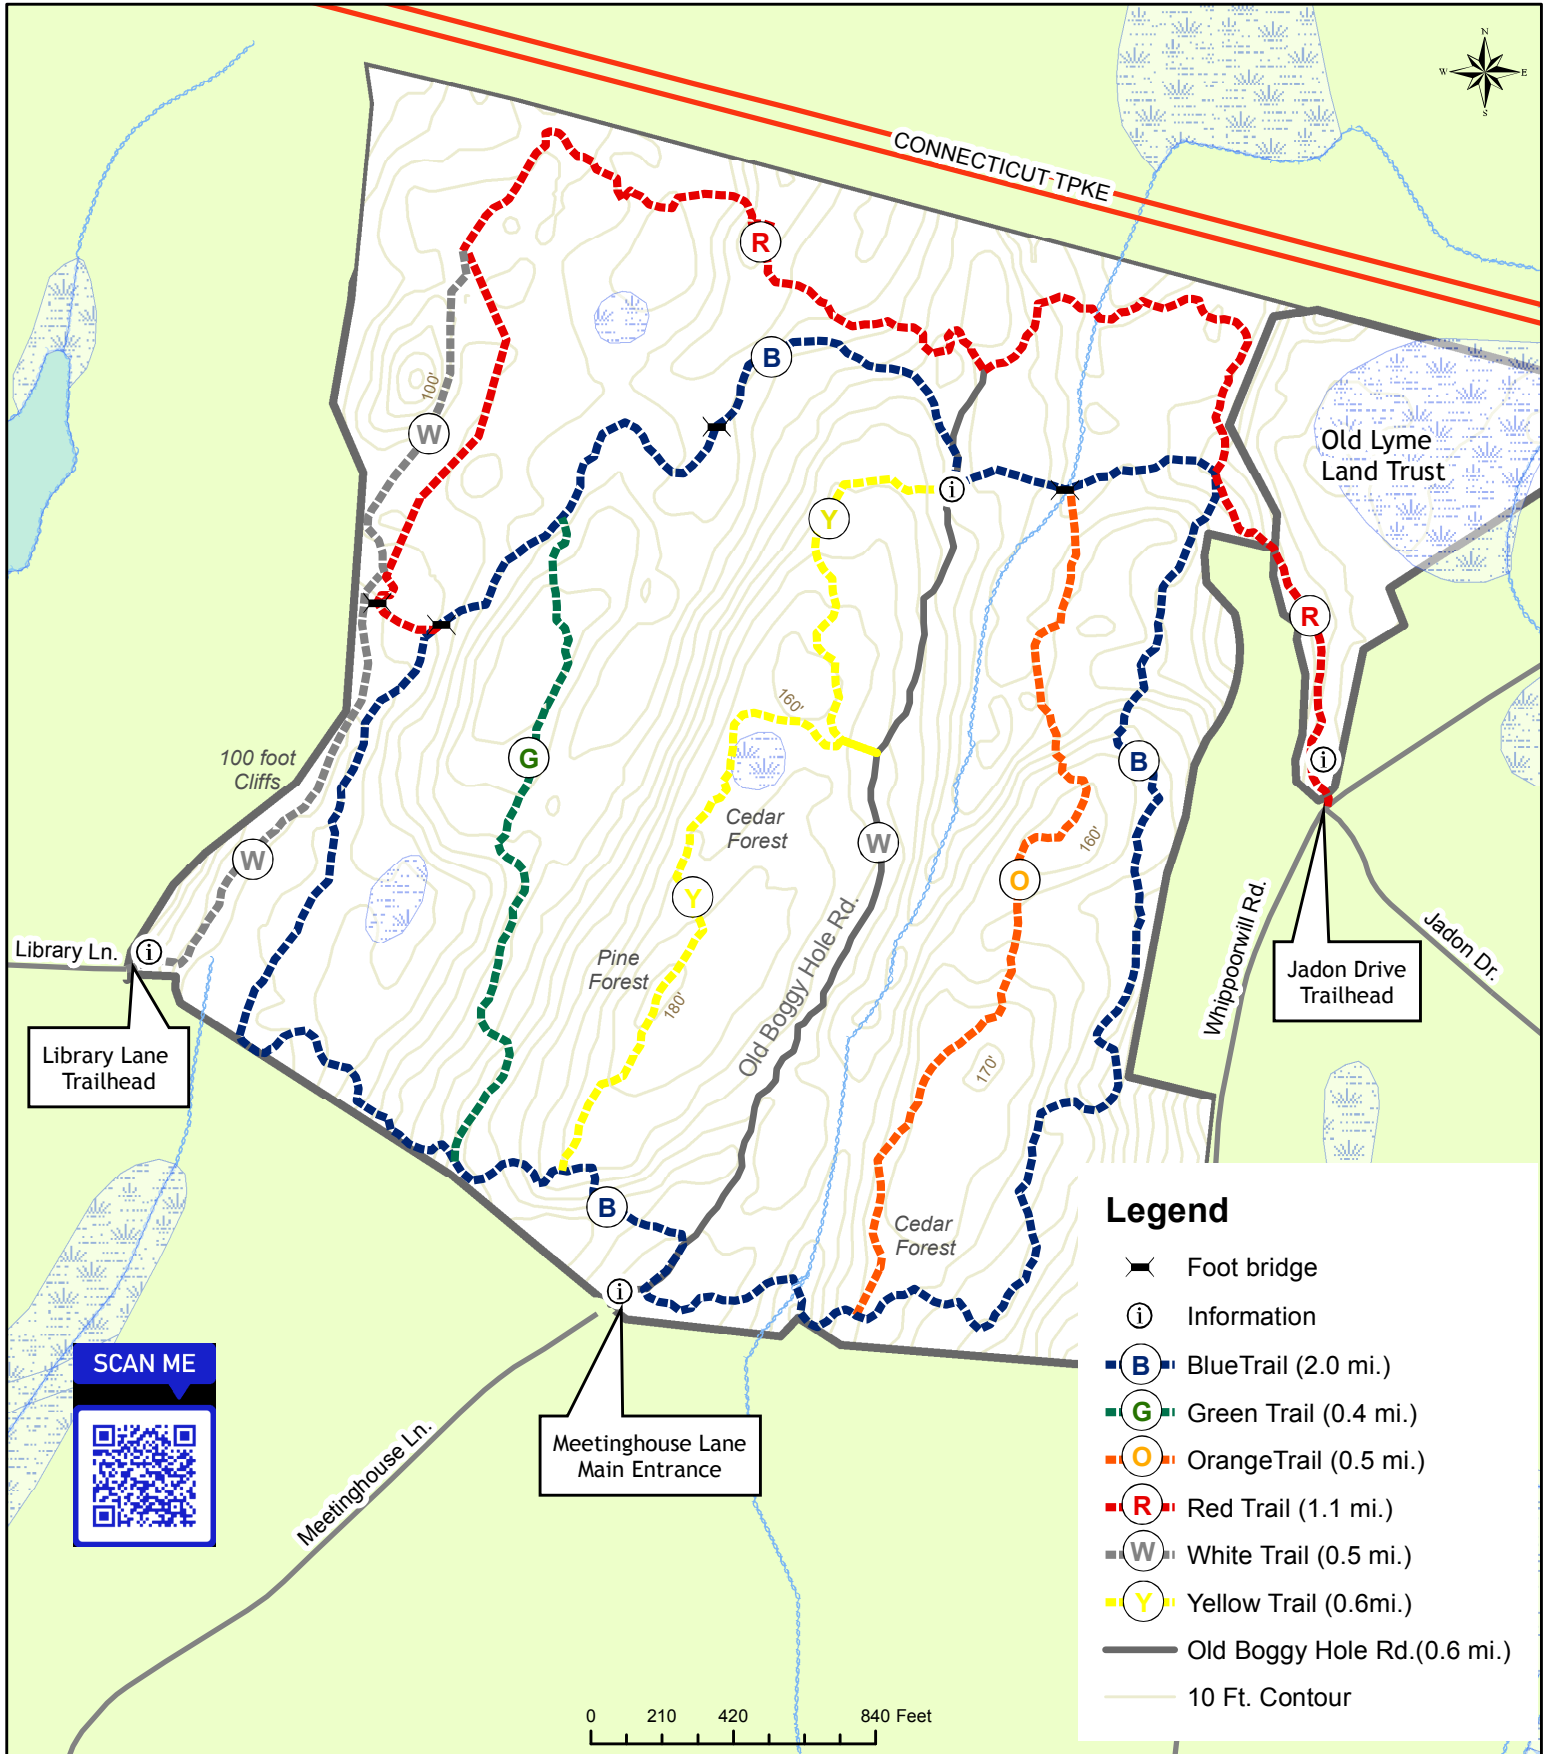

Town of Old Lyme
 Champlain South Open Space (204 Acres)
 Meetinghouse Lane

Legend

- Foot bridge
- Information
- Blue Trail (2.0 mi.)
- Green Trail (0.4 mi.)
- Orange Trail (0.5 mi.)
- Red Trail (1.1 mi.)
- White Trail (0.5 mi.)
- Yellow Trail (0.6 mi.)
- Old Bogy Hole Rd. (0.6 mi.)
- 10 Ft. Contour

0 210 420 840 Feet