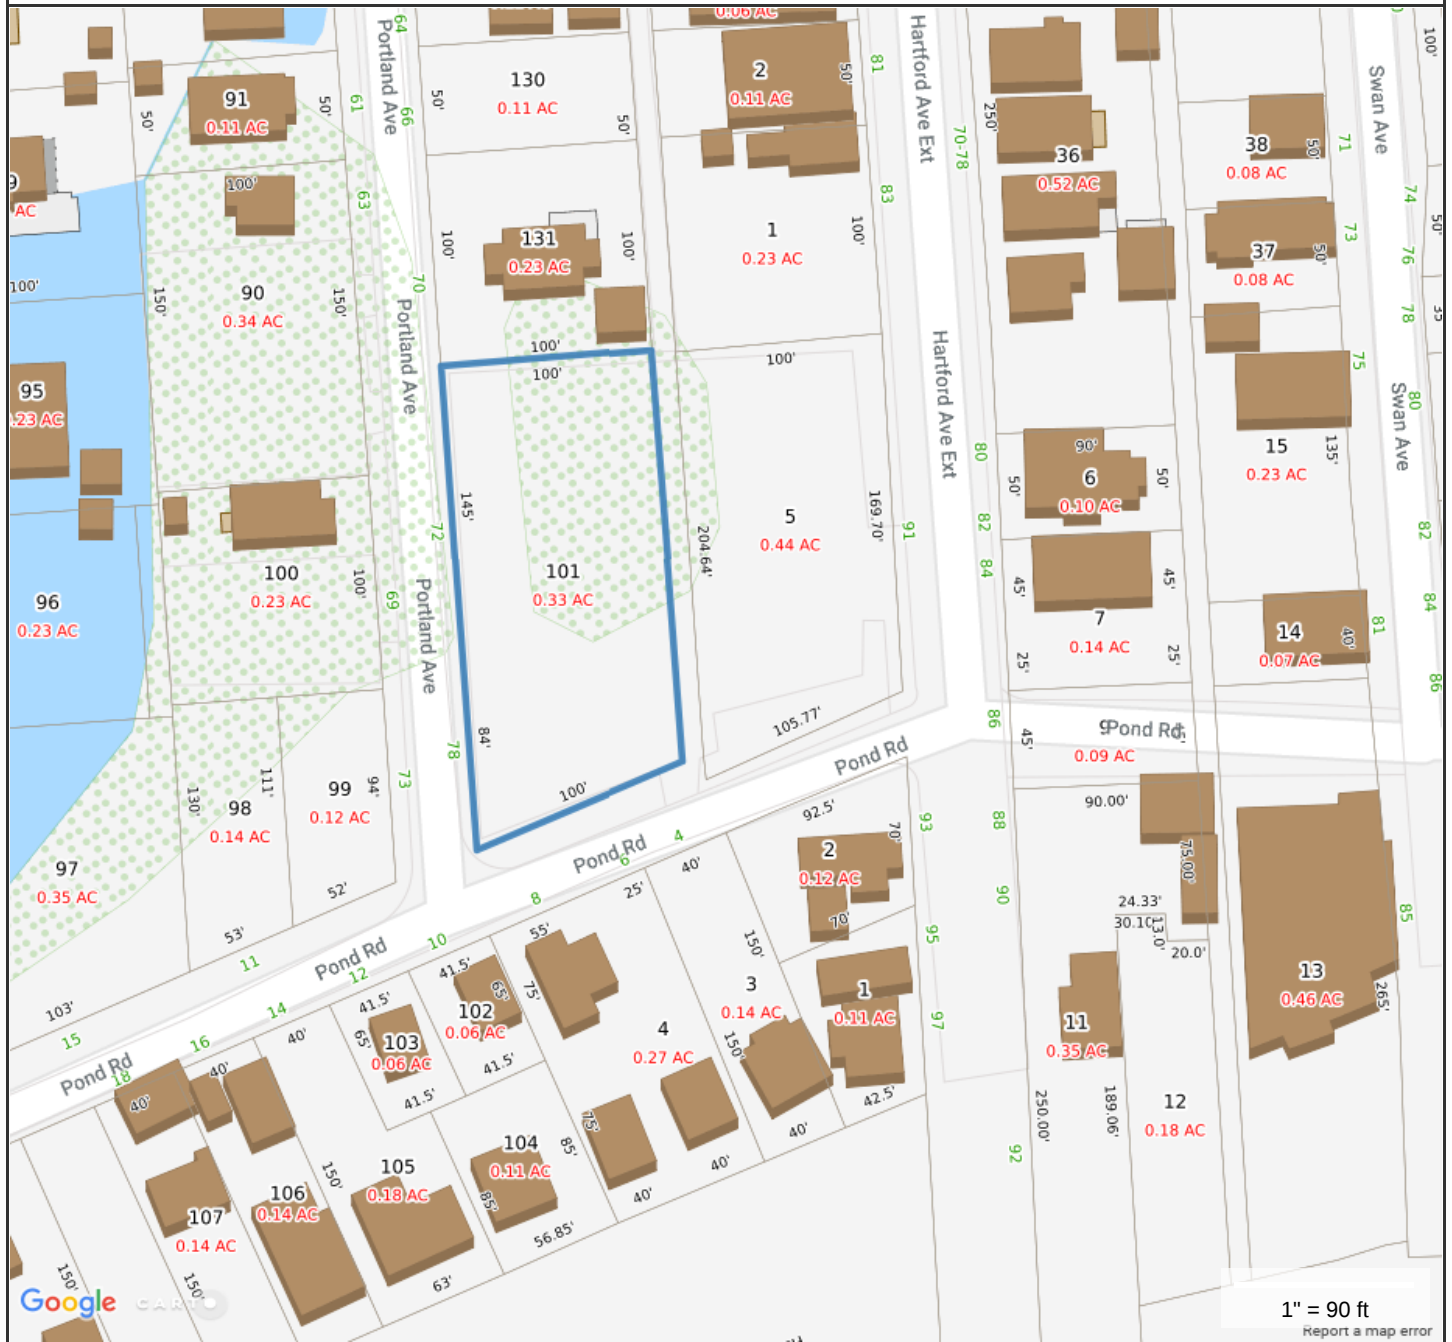

### Exhibit A map of 72 Portland Ave

**Property Information**

Property ID 75-101  
 Location 72 PORTLAND AVE  
 Owner TOWN OF OLD LYME

**MAP FOR REFERENCE ONLY  
 NOT A LEGAL DOCUMENT**

Town of Old Lyme, CT makes no claims and no warranties, expressed or implied, concerning the validity or accuracy of the GIS data presented on this map.