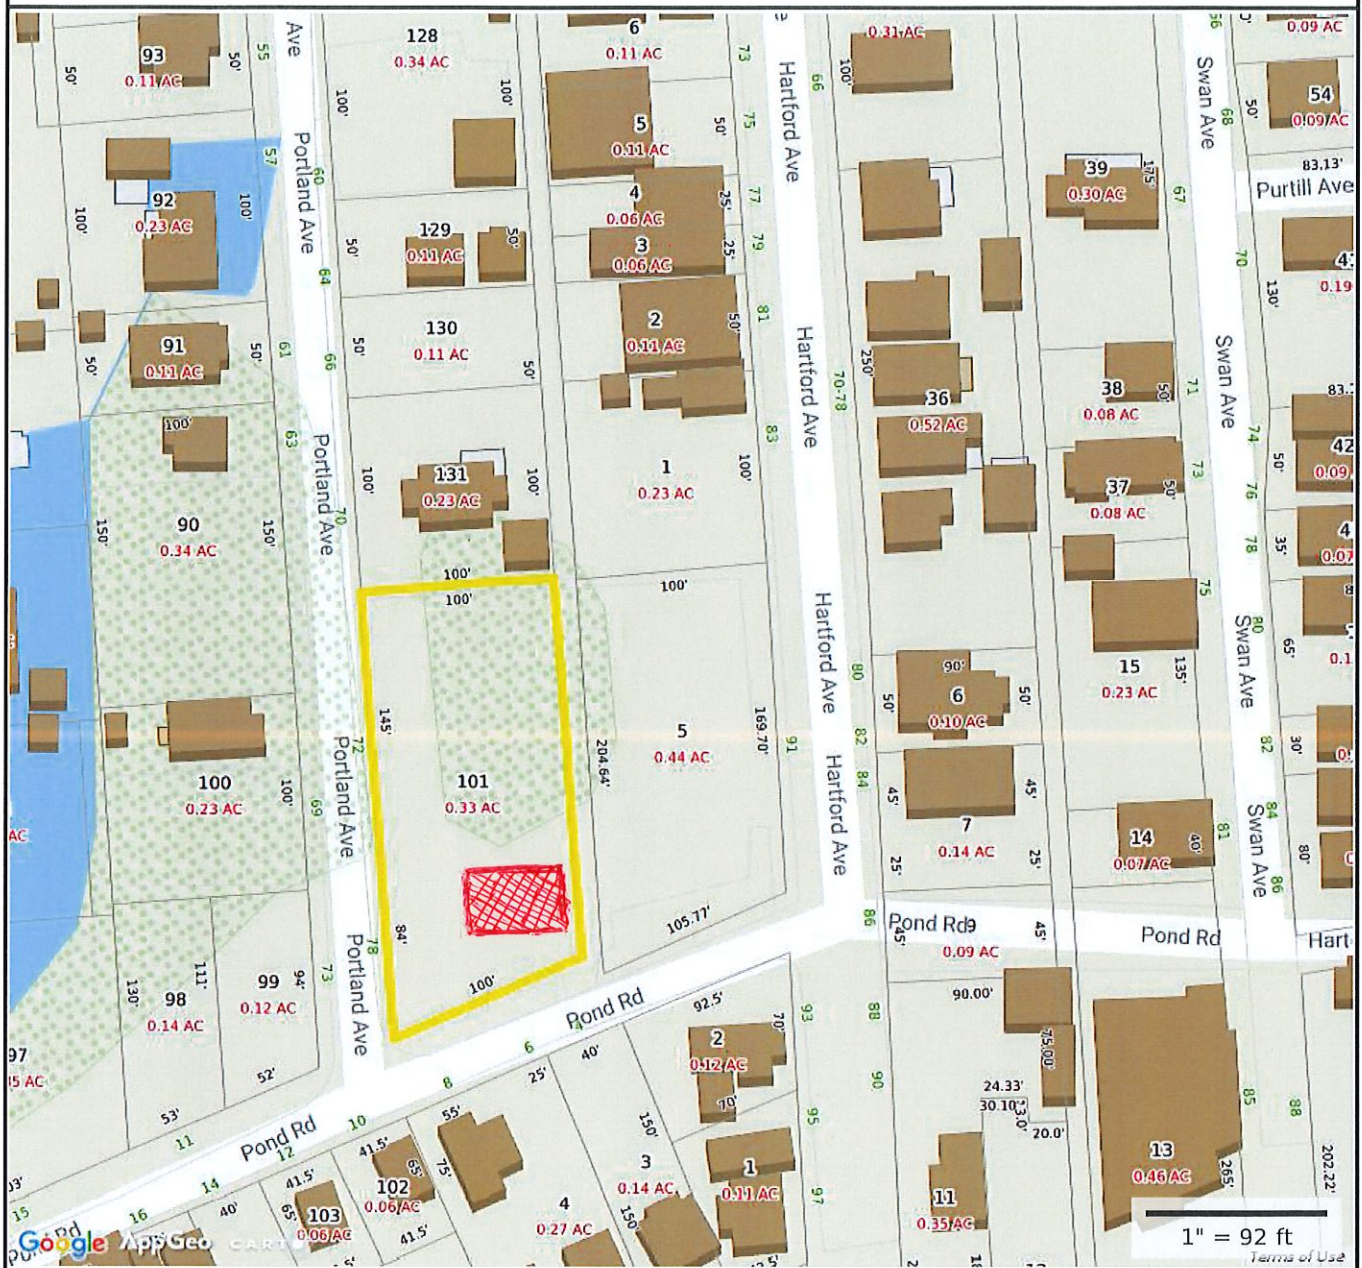

Town lot

Property Information	
Property ID	75-101
Location	72 PORTLAND AVE
Owner	TOWN OF OLD LYME

**MAP FOR REFERENCE ONLY
NOT A LEGAL DOCUMENT**

Town of Old Lyme, CT makes no claims and no warranties, expressed or implied, concerning the validity or accuracy of the GIS data presented on this map.

Parcels updated 10/1/2016
Properties updated 09/07/2017

General Area for Pump Station/Restroom Facility.